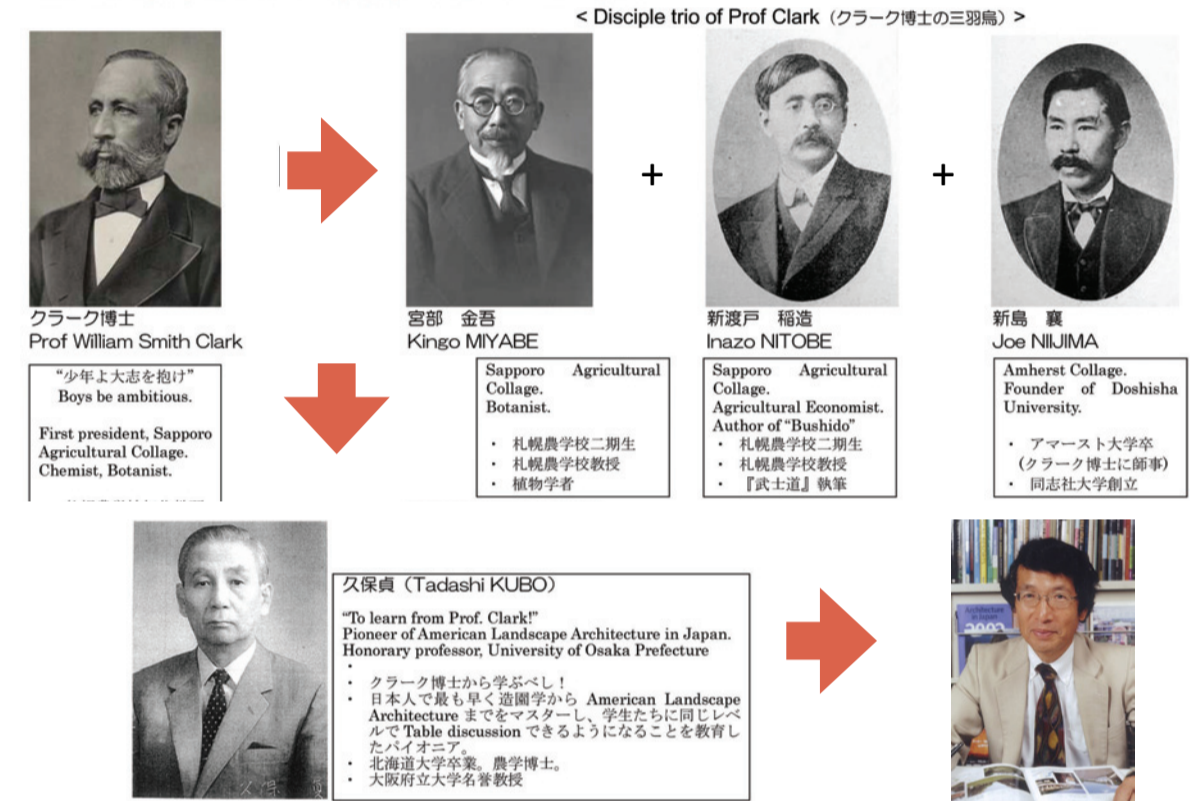

MY DESIGN PHYLLOSOPHY-MENTOR

Landscape Design Mentors in the United States Interaction and Collaboration with American Landscape Masters