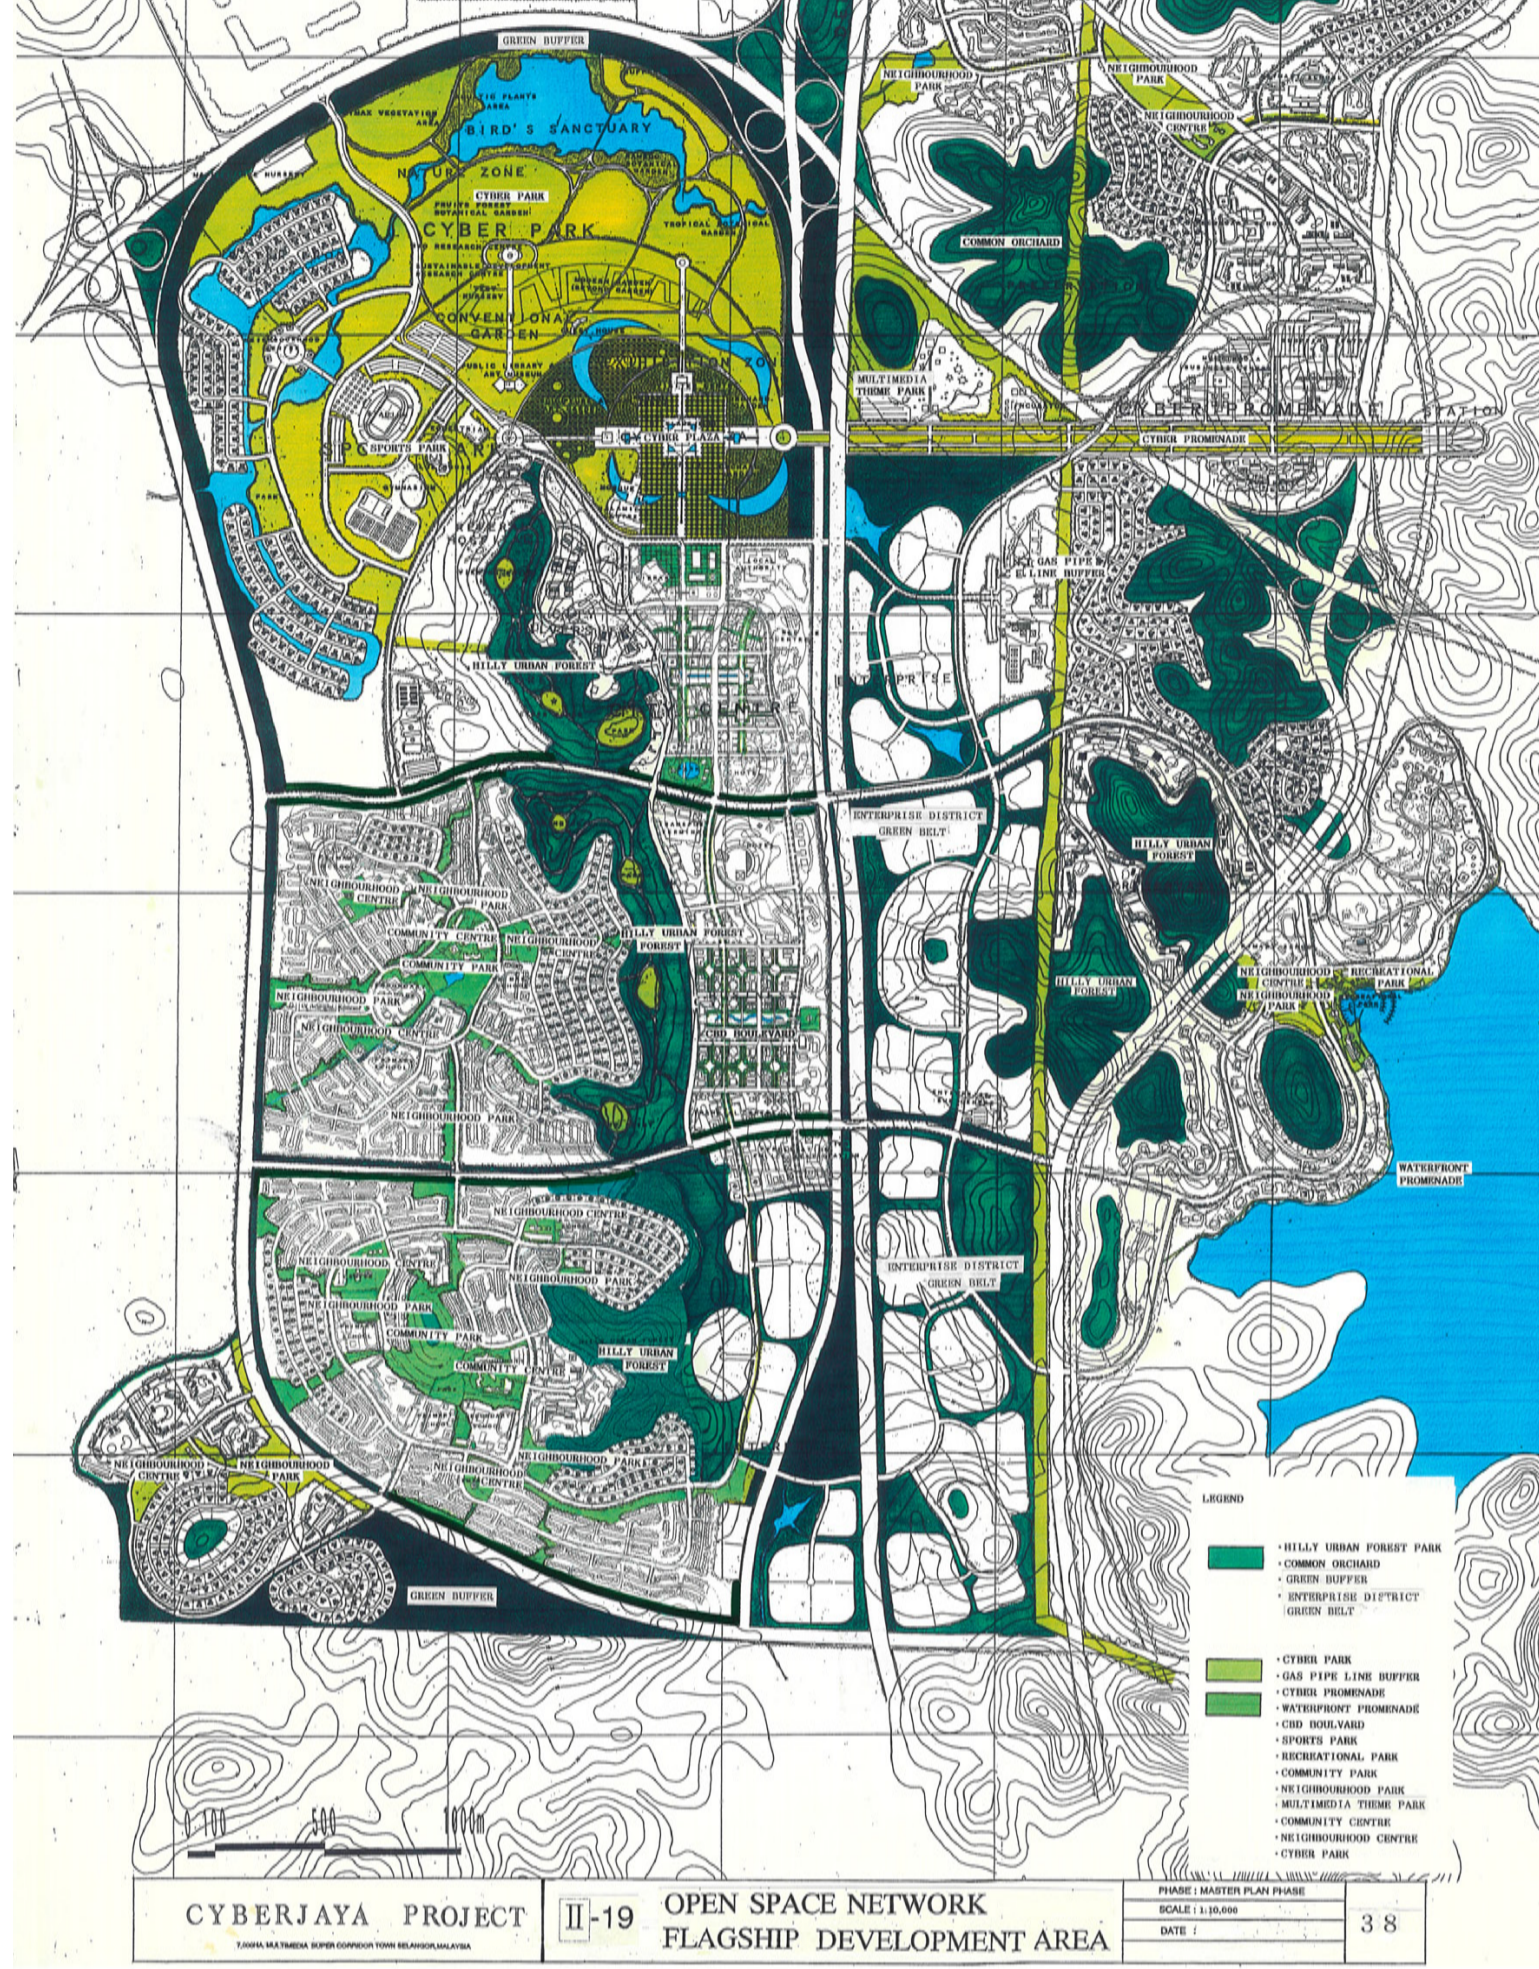

LANDSCAPE MASTER PLAN FOR CYBERJAYA, MALAYSIA

We worked on Master Plan in this project including University & Industrial Park.

The city was still under construction since 2001.

Reitaku University - ASUNARO Building in the Woods, Chiba, Japan 2014 11th IFLA APR Merit Award in Design Category As Campus Planner

Project presentation for Reitaku University ASUNARO Building, including photos of the building, award certificate, and site plans.

Integrating forest and architecture into a dynamic educational environment creating proximity in human and biodiversity in ecosystem.

Hotarumibashi Park, Yamanashi, Japan 2002 ASLA (American Society of Landscape Architects) National Honor Award As Landscape Designer

Project presentation for Hotarumibashi Park, including photos of the terraced rice field and award certificate.

Soka University GLOBAL Square, Tokyo, Japan 2017 IFLA APR Design Award of Excellence As Campus Planner

Project presentation for Soka University GLOBAL Square, including photos of the campus and award certificate.

What We Gained through the Collaboration Process with Robert Zion

Text describing the collaboration with Robert Zion on the Soka University project.

Project presentation for Granpark Tamachi, including photos of the park and award certificate.

Publications

Landscape Architecture: A Manual of Environmental Planning and Design By John Ormsbee Simonds, Barry W. Starke | Translation

Book cover for 'Landscape Architecture: A Manual of Environmental Planning and Design'.

Process Architecture Garrett Eckbo: Philosophy of Landscape Robert Zion: A Profile in Landscape Architecture by Tooru Miyakoda as Editor in Charge

Book cover for 'Process Architecture' edited by Tooru Miyakoda.

Philosophy of American Landscape By Tooru Miyakoda, Isao Nakase

Book cover for 'Philosophy of American Landscape'.

ASLA Fellowship award certificate for Tooru Miyakoda.

Honorary Title & Renown

Japanese 4 Major Renown Recipient for Contribution to Japanese Landscape Architecture

Four award certificates from Japanese organizations: Uehara Keiji Award, Kitamura Award, Sato International Exchange Award, and Tamura Tsuyoshi Award.