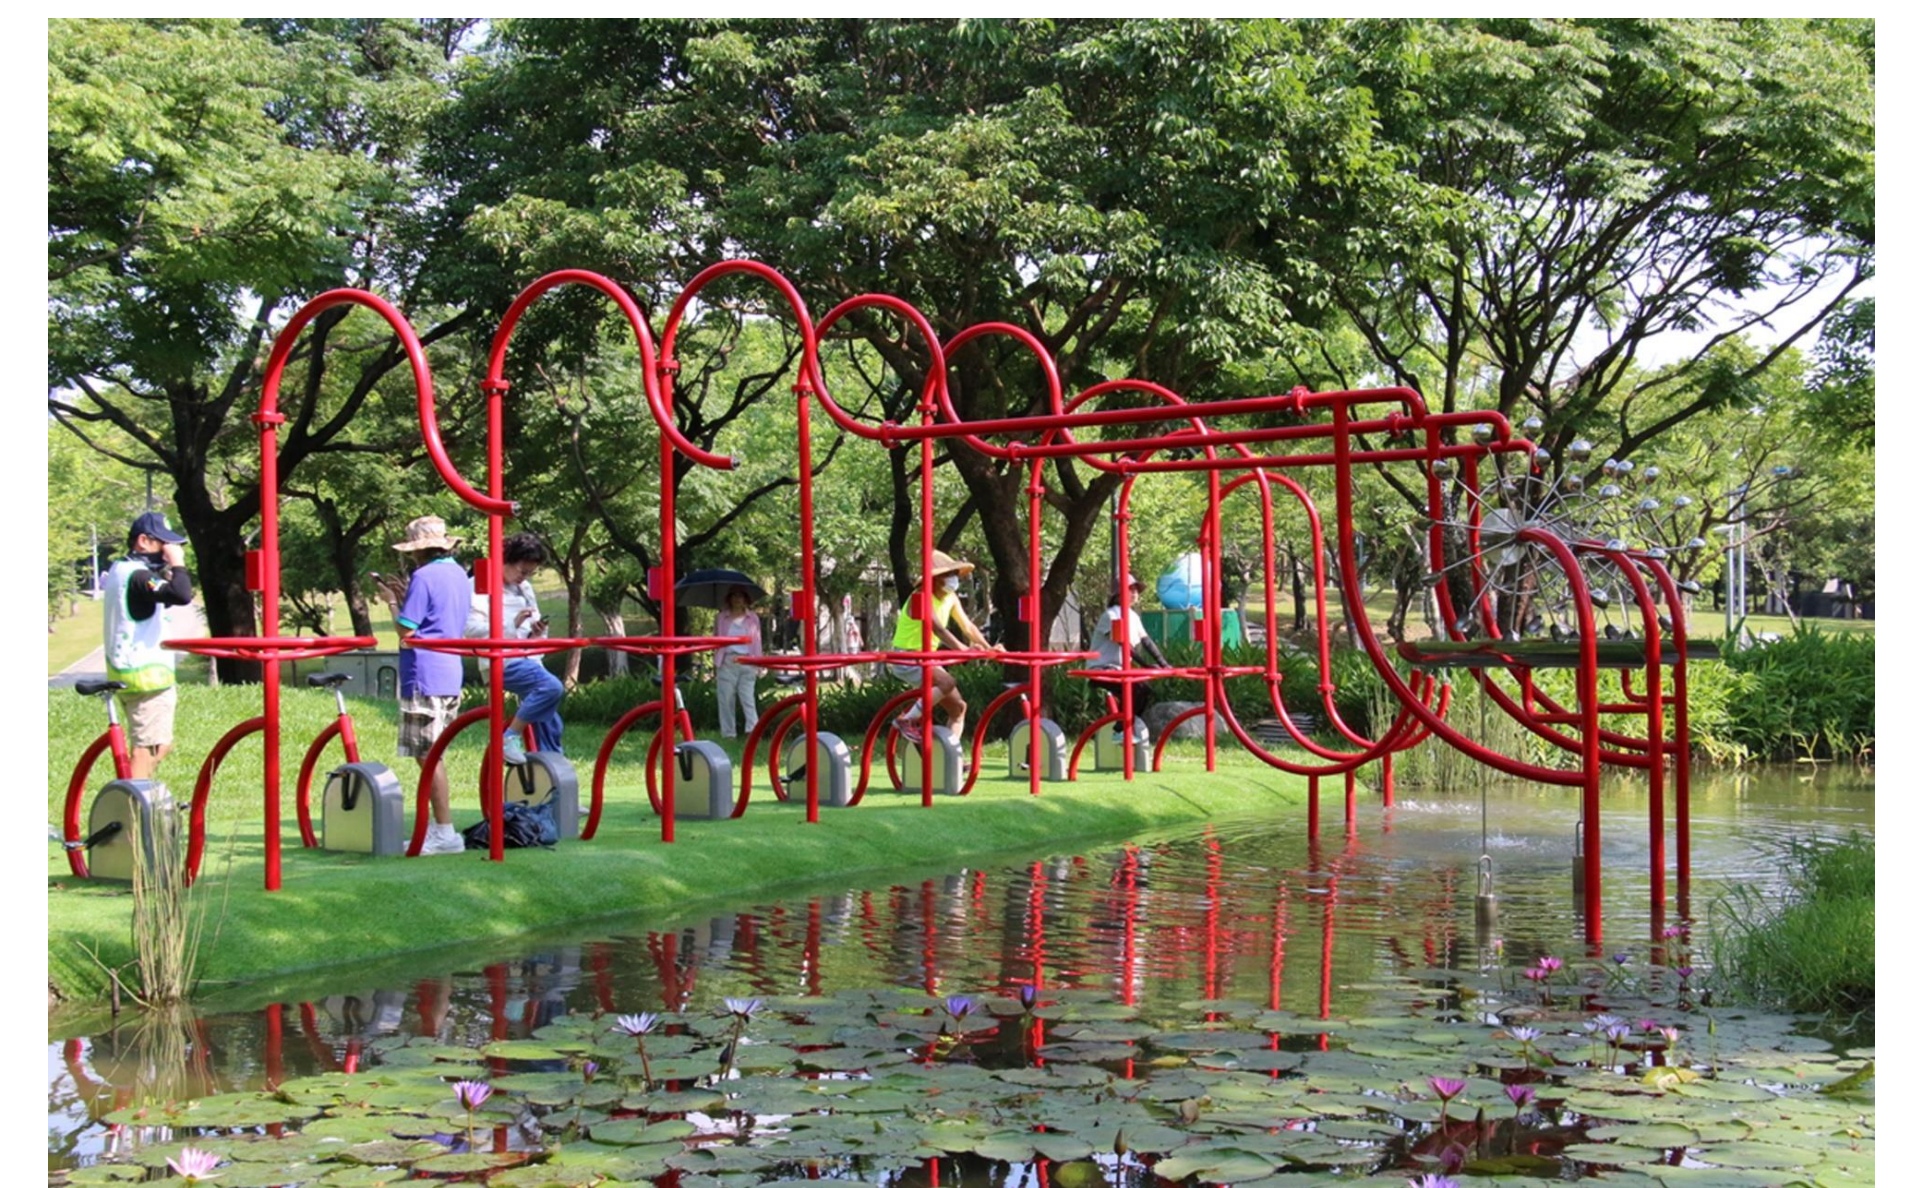

The Watering Flywheel Contributes Water Circulation For Urban Forests

Overview

The KEEL CAR is commonly known as the waterwheel. In the early era, the rural areas of Taiwan used Keel Cars to drain the water from the Drainage to the higher field waterway to irrigate.

Site Introduction

<https://goo.gl/ihREXm>

Dissolved oxygen and The Flywheel

FLYWHEEL
TAIPEI ECO GYM

By the concept of using the pedaling facility to make water into small splashes, increase the contact area between the air and the water body, and let the air combine better with water, increase the oxygen carrying capacity of the water body, plus a good looking appearance and durable mechanical in design that operated with an easy-to-use human-machine interface. In the six-month development process has been modified several times to integrate the watering flywheel with the environment.

Flywheel Community Social Connection

TAIPEI ECO GYM
<https://ecogym.taipei/>

<https://goo.gl/Kbcrvk>

KEEP DREAMING
 Conserve a **Forest** with the energy of the city

000,232

Operating days

27,144

Exercise man-times

Create a new type of watering flywheel facility, and help eco-mosquito resurgence, bringing a new look to the urban landscape.

The people took the time to go to the watering flywheel for exercise and fitness. It always packed.