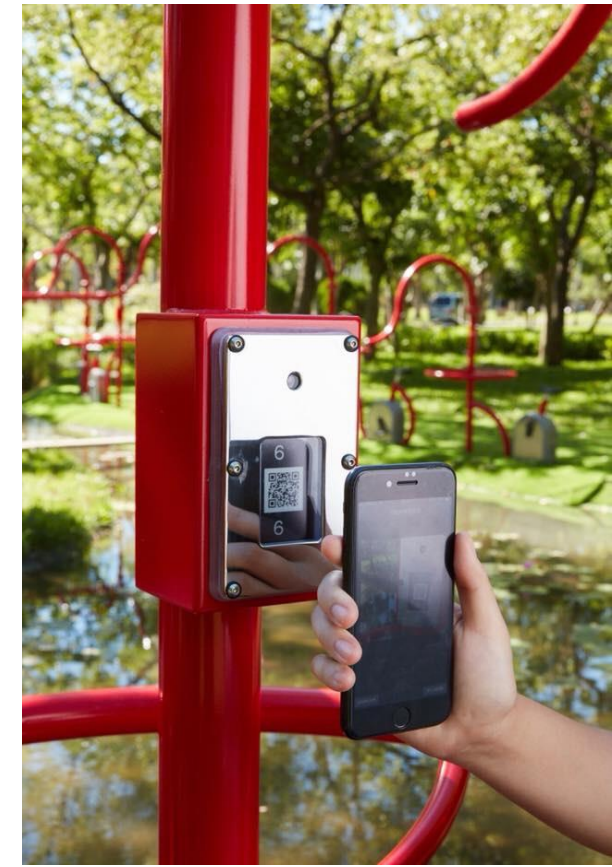

The Watering Flywheel Contributes Water Circulation For Urban Forests

Overview

The KEEL CAR is commonly known as the waterwheel. In the early era, the rural areas of Taiwan used Keel Cars to drain the water from the Drainage to the higher field waterway to irrigate.

Site Introduction

<https://goo.gl/ihREXm>

Dissolved oxygen and The Flywheel

FLYWHEEL
TAIPEI ECO GYM

By the concept of using the pedaling facility to make water into small splashes, increase the contact area between the air and the water body, and let the air combine better with water, increase the oxygen carrying capacity of the water body, plus a good looking appearance and durable mechanical in design that operated with an easy-to-use human-machine interface. In the six-month development process has been modified several times to integrate the watering flywheel with the environment.

Flywheel Community Social Connection

TAIPEI ECO GYM
<https://ecogym.taipei/>

<https://goo.gl/Kbcrvk>

KEEP DREAMING
 Conserve a **Forest** with the energy of the city

000,232

Operating days

27,144

Exercise man-times