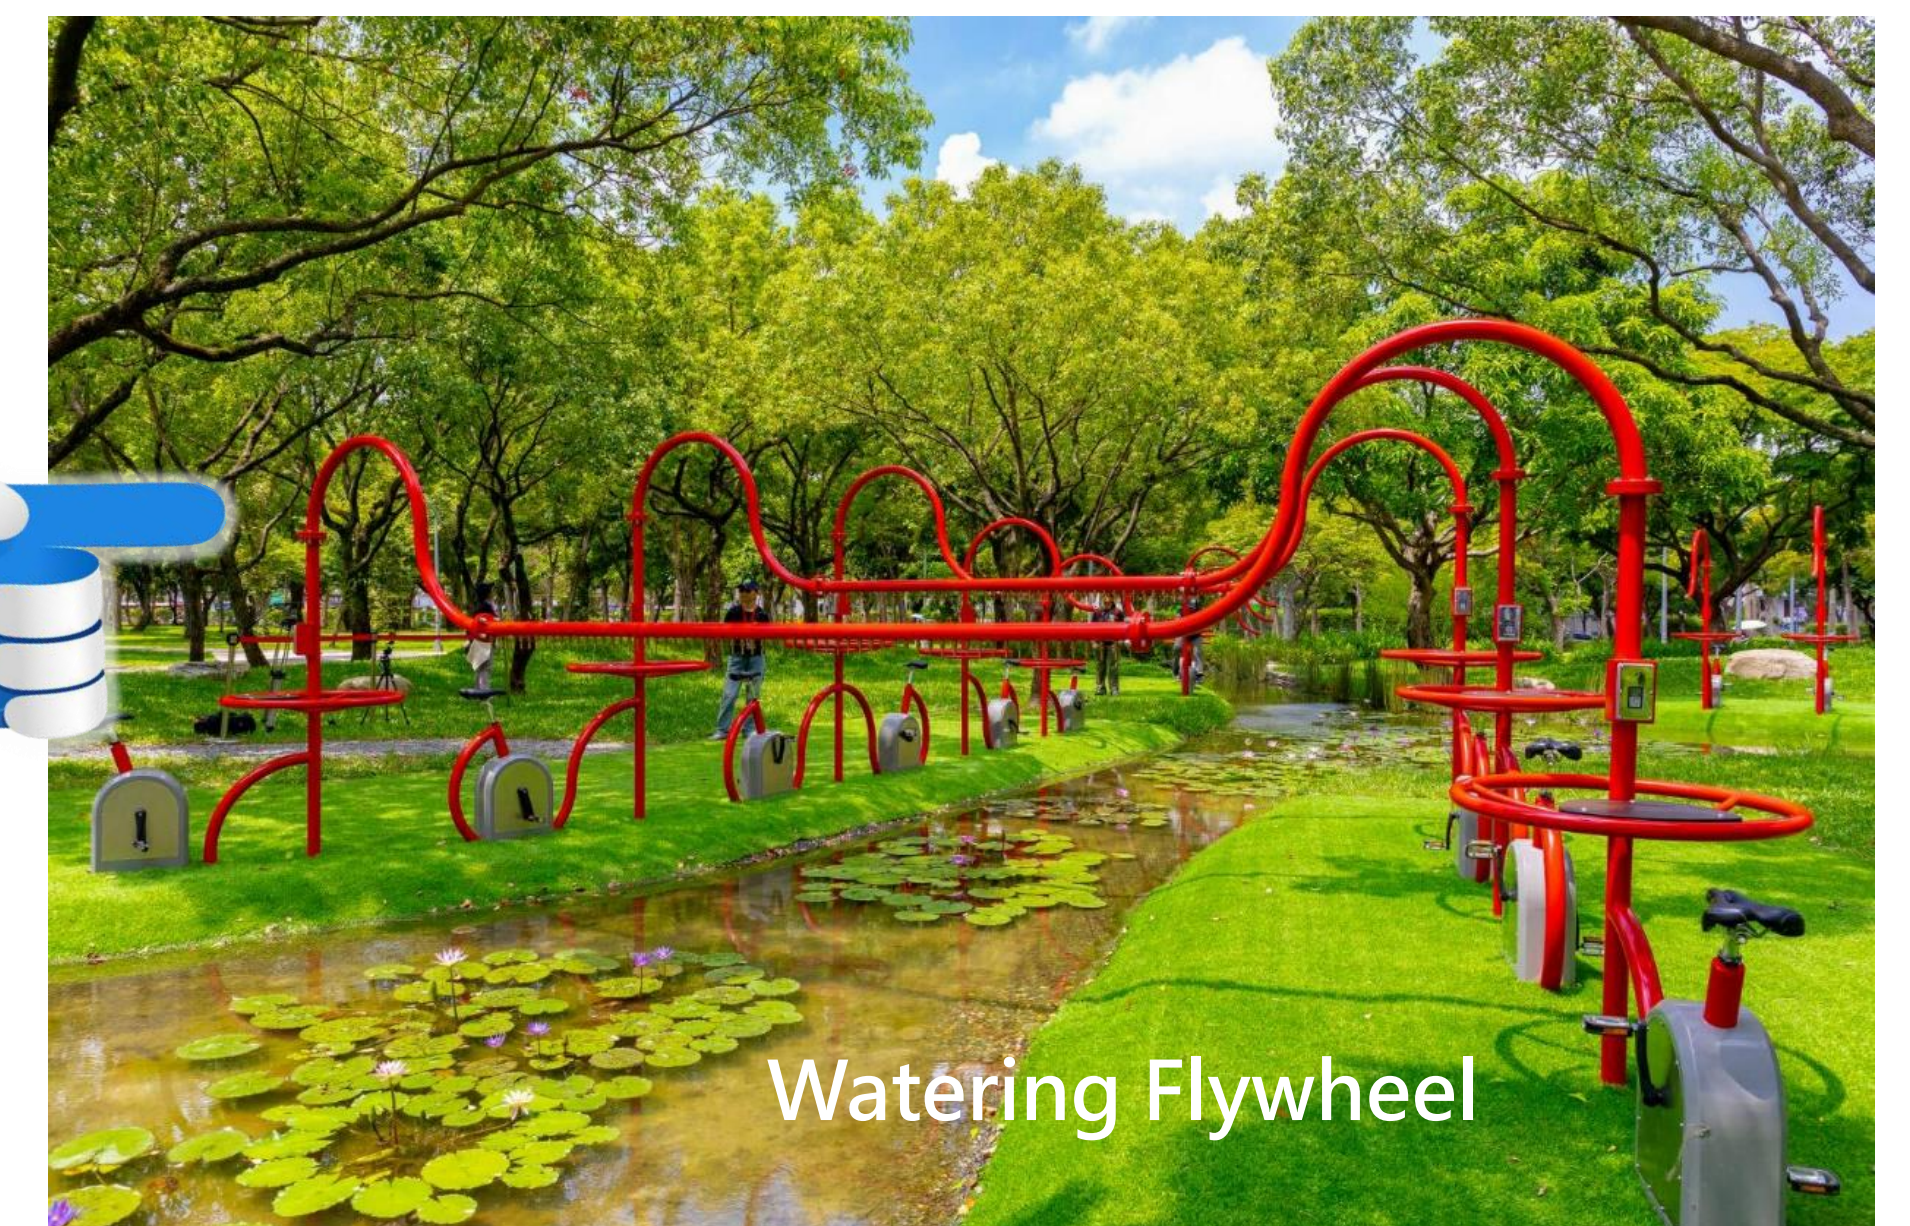

The Watering Flywheel Contributes Water Circulation For Urban Forests

Overview

The KEEL CAR is commonly known as the waterwheel. In the early era, the rural areas of Taiwan used Keel Cars to drain the water from the Drainage to the higher field waterway to irrigate.

Site Introduction

<https://goo.gl/ihREXm>

Dissolved oxygen and The Flywheel

FLYWHEEL
TAIPEI ECO GYM

By the concept of using the pedaling facility to make water into small splashes, increase the contact area between the air and the water body, and let the air combine better with water, increase the oxygen carrying capacity of the water body, plus a good looking appearance and durable mechanical in design that operated with an easy-to-use human-machine interface. In the six-month development process has been modified several times to integrate the watering flywheel with the environment.

Flywheel Community Social Connection

TAIPEI ECO GYM
<https://ecogym.taipei/>

<https://goo.gl/Kbcrvk>

KEEP DREAMING
 Conserve a **Forest** with the energy of the city

000,232

Operating days

27,144

Exercise man-times

Create a new type of watering flywheel facility, and help eco-mosquito resurgence, bringing a new look to the urban landscape.

The people took the time to go to the watering flywheel for exercise and fitness. It always packed.