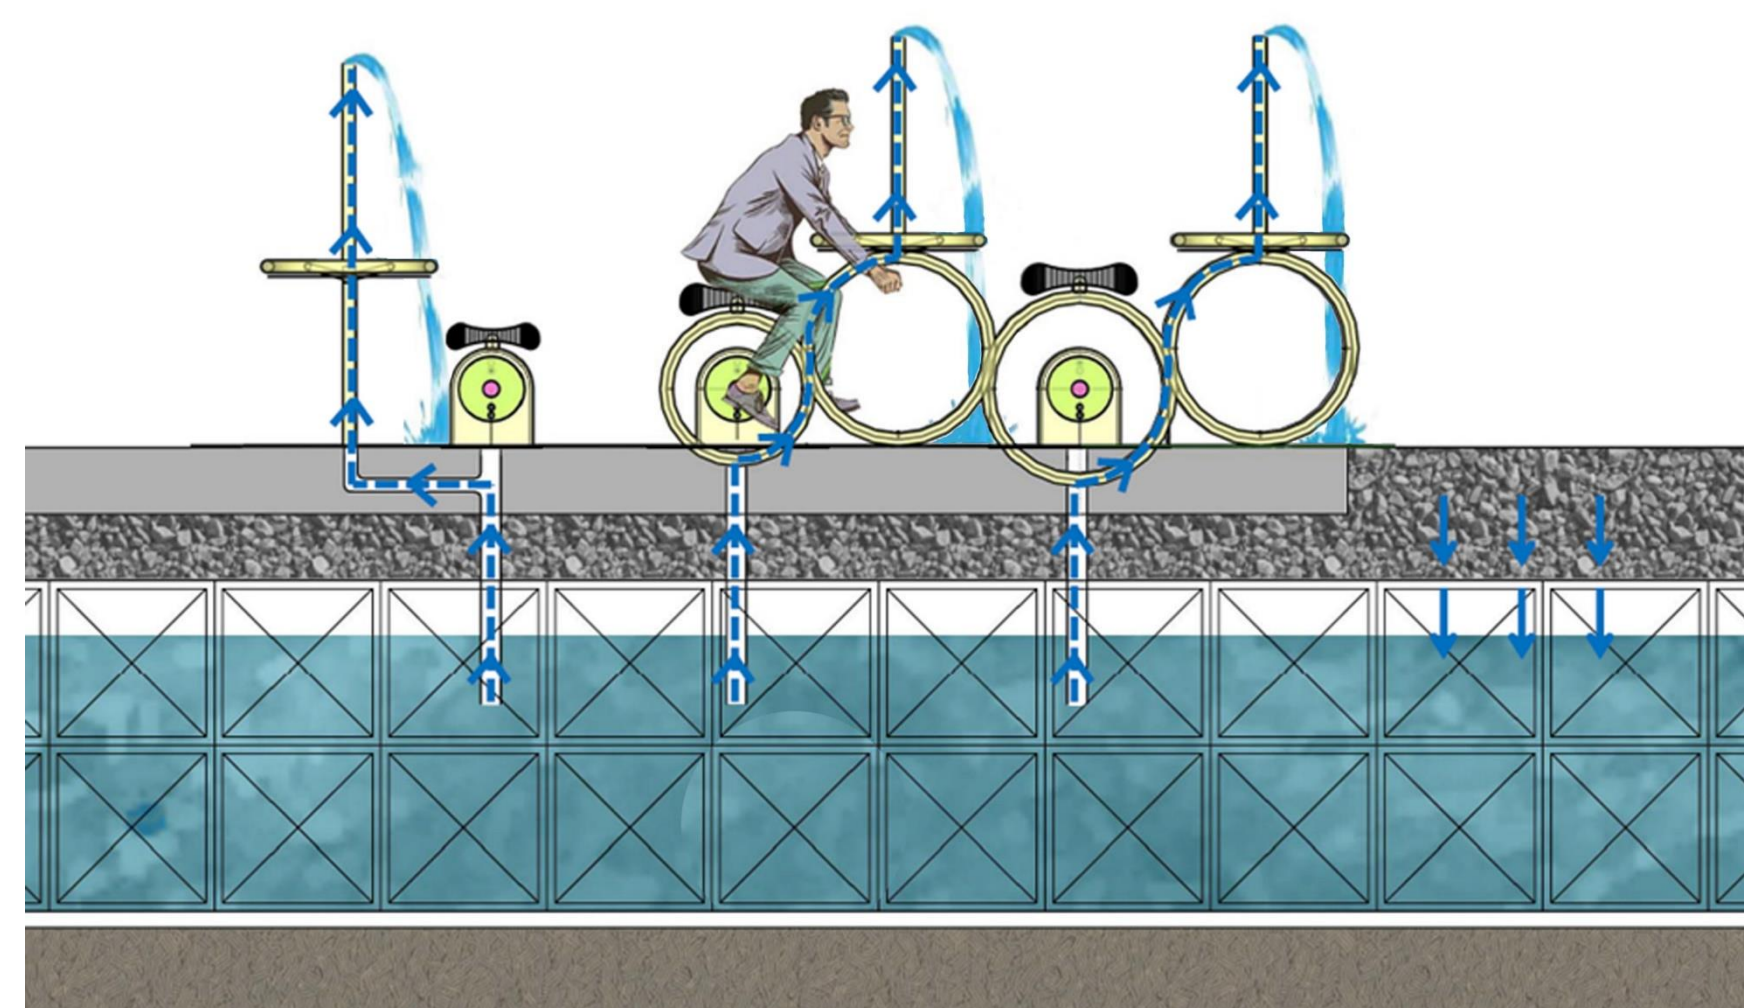

The Watering Flywheel Contributes Water Circulation For Urban Forests

Overview

The KEEL CAR is commonly known as the waterwheel. In the early era, the rural areas of Taiwan used Keel Cars to drain the water from the Drainage to the higher field waterway to irrigate.

Site Introduction

<https://goo.gl/ihREXm>

Dissolved oxygen and The Flywheel

FLYWHEEL
TAIPEI ECO GYM

By the concept of using the pedaling facility to make water into small splashes, increase the contact area between the air and the water body, and let the air combine better with water, increase the oxygen carrying capacity of the water body, plus a good looking appearance and durable mechanical in design that operated with an easy-to-use human-machine interface. In the six-month development process has been modified several times to integrate the watering flywheel with the environment.

Accumulated volume of 32,849,902 L activation

equivalent to

17.38

Whether tourists have joined the members of the TAIPEI ECO GYM or not, as long as they step on the flywheel, they will contribute to the activation of the water tanks, not only exercise their body, but also do public welfare, it is really killing two birds with one stone.