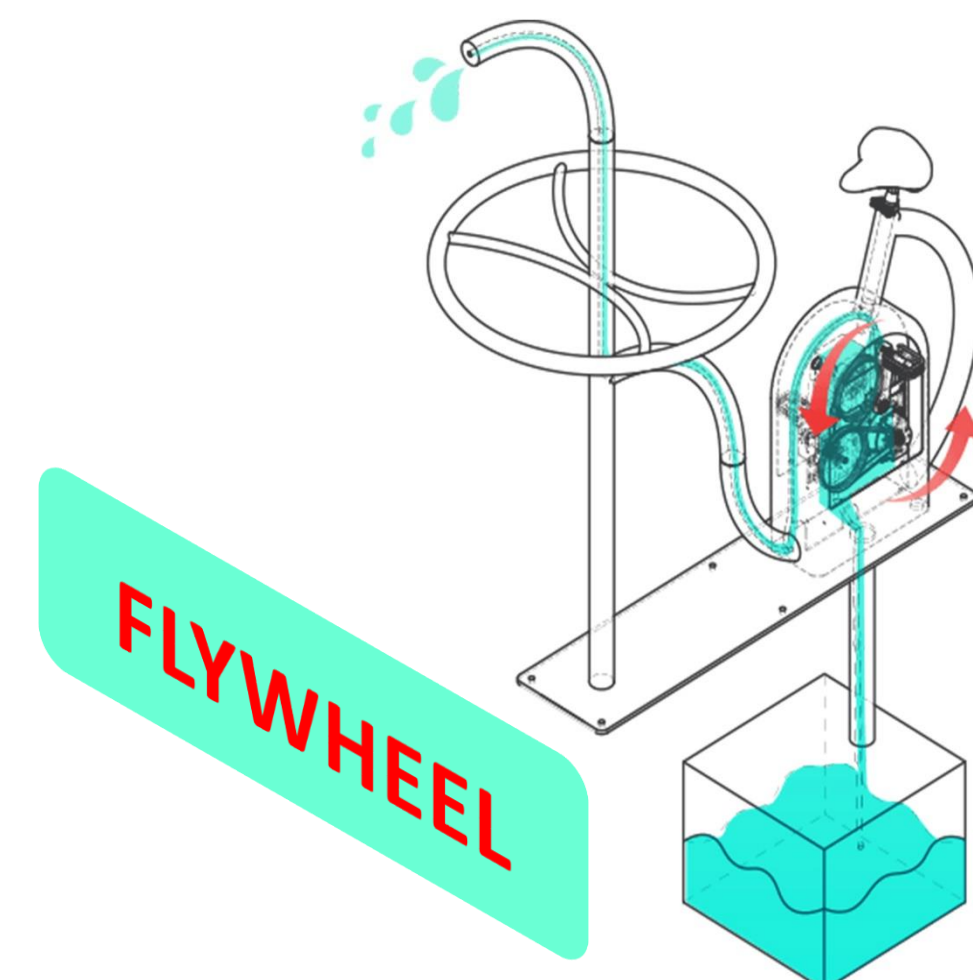

The Watering Flywheel Contributes Water Circulation For Urban Forests

Overview

The KEEL CAR is commonly known as the waterwheel. In the early era, the rural areas of Taiwan used Keel Cars to drain the water from the Drainage to the higher field waterway to irrigate.

Site Introduction

<https://goo.gl/ihREXm>

Dissolved oxygen and The Flywheel

FLYWHEEL
TAIPEI ECO GYM

By the concept of using the pedaling facility to make water into small splashes, increase the contact area between the air and the water body, and let the air combine better with water, increase the oxygen carrying capacity of the water body, plus a good looking appearance and durable mechanical in design that operated with an easy-to-use human-machine interface. In the six-month development process has been modified several times to integrate the watering flywheel with the environment.