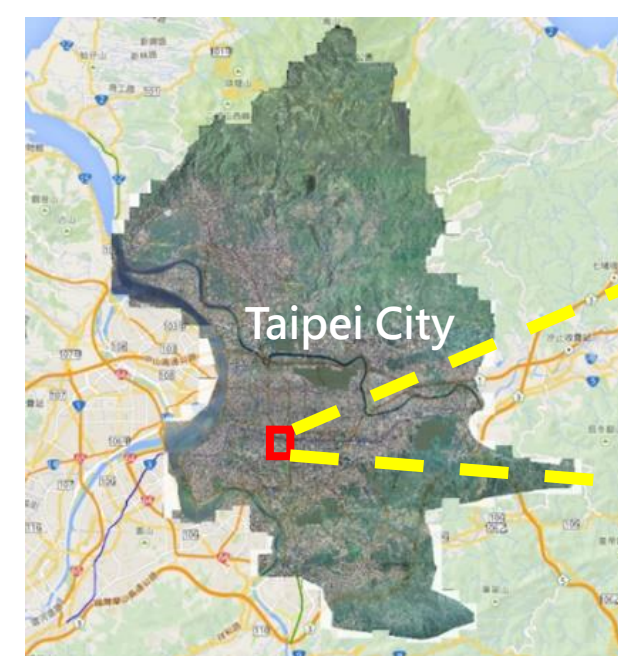

Site Introduction