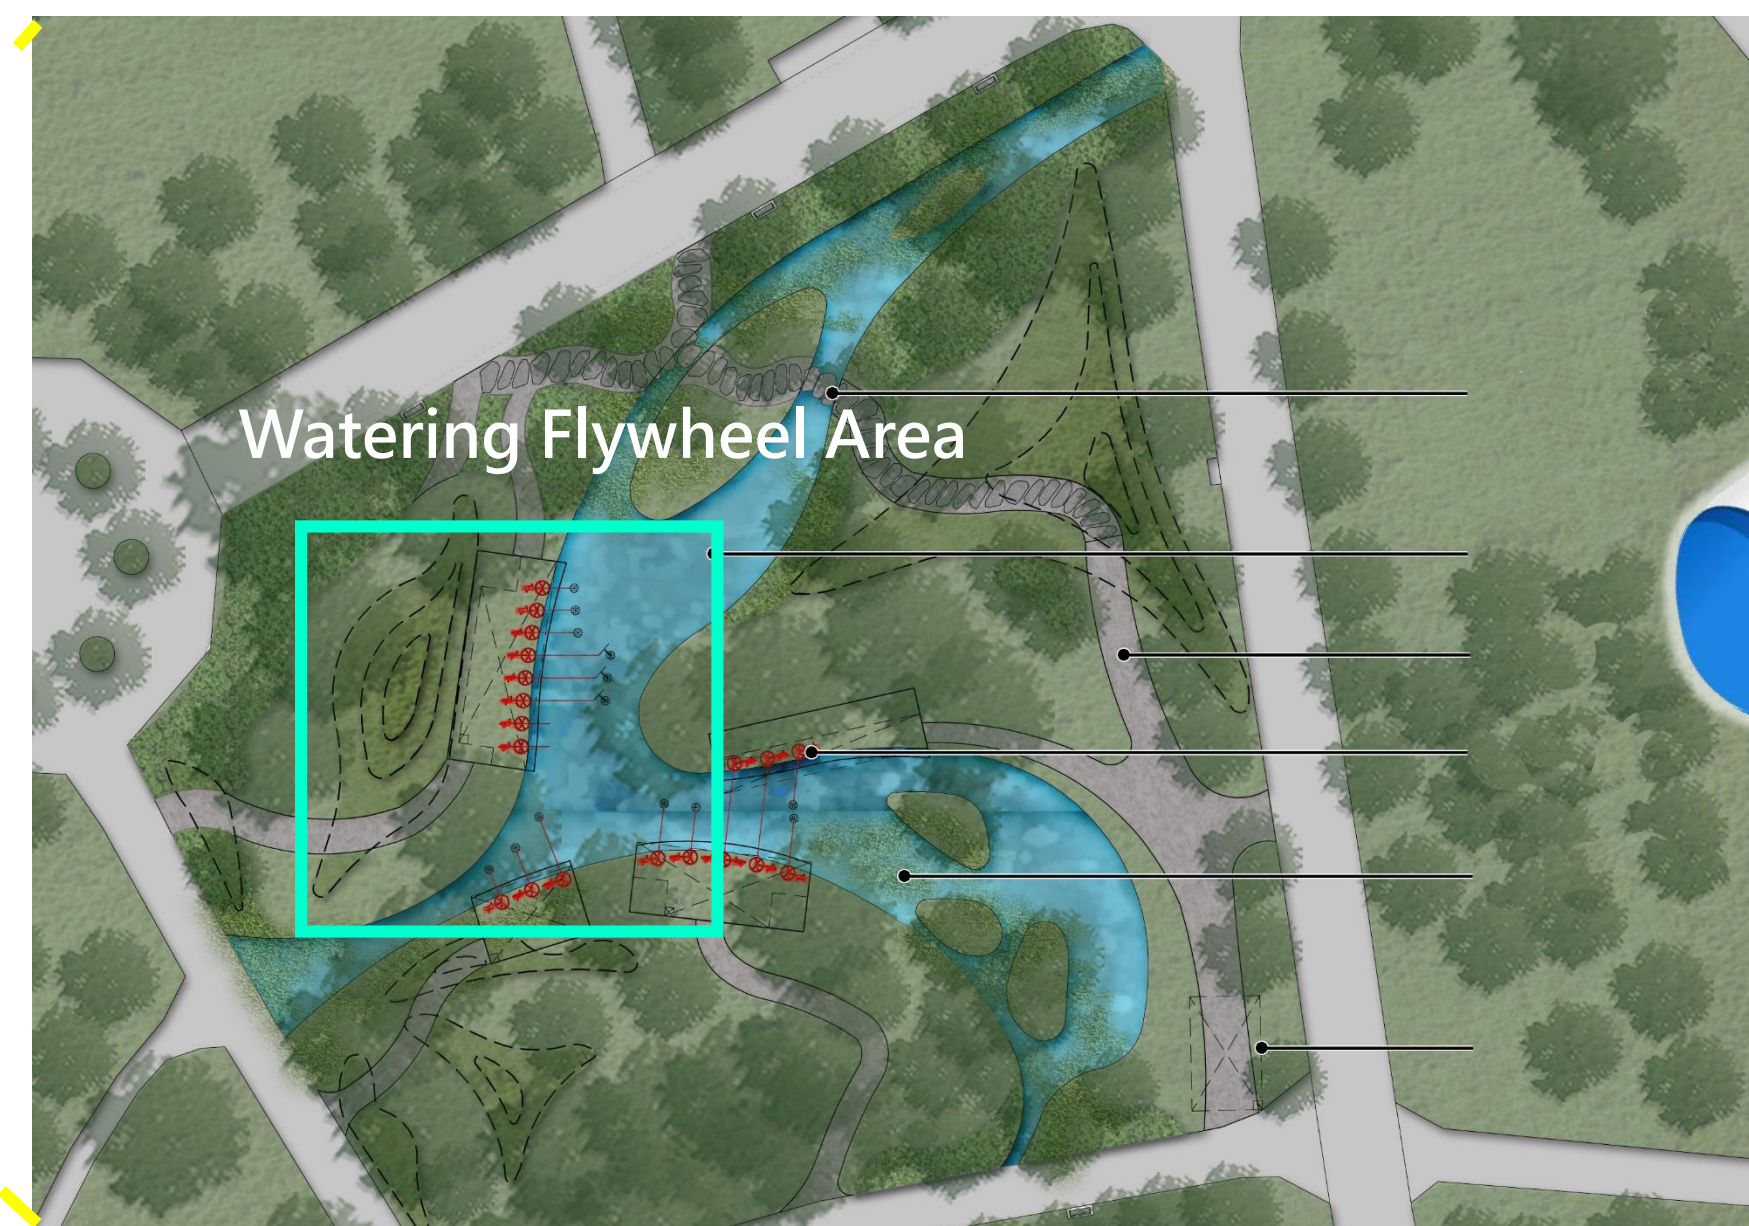

The Watering Flywheel Contributes Water Circulation For Urban Forests

Overview

The KEEL CAR is commonly known as the waterwheel. In the early era, the rural areas of Taiwan used Keel Cars to drain the water from the Drainage to the higher field waterway to irrigate.

Site Introduction

<https://goo.gl/ihREXm>

Dissolved oxygen and The Flywheel

FLYWHEEL
TAIPEI ECO GYM

By the concept of using the pedaling facility to make water into small splashes, increase the contact area between the air and the water body, and let the air combine better with water, increase the oxygen carrying capacity of the water body, plus a good looking appearance and durable mechanical in design that operated with an easy-to-use human-machine interface. In the six-month development process has been modified several times to integrate the watering flywheel with the environment.

Flywheel Community Social Connection

TAIPEI ECO GYM
<https://ecogym.taipei/>

<https://goo.gl/Kbcrvk>

KEEP DREAMING
 Conserve a **Forest** with the energy of the city

000,232

Operating days

27,144

Exercise man-times

Accumulated volume of 32,849,902 L activation

equivalent to

17.38

Whether tourists have joined the members of the TAIPEI ECO GYM or not, as long as they step on the flywheel, they will contribute to the activation of the water tanks, not only exercise their body, but also do public welfare, it is really killing two birds with one stone.