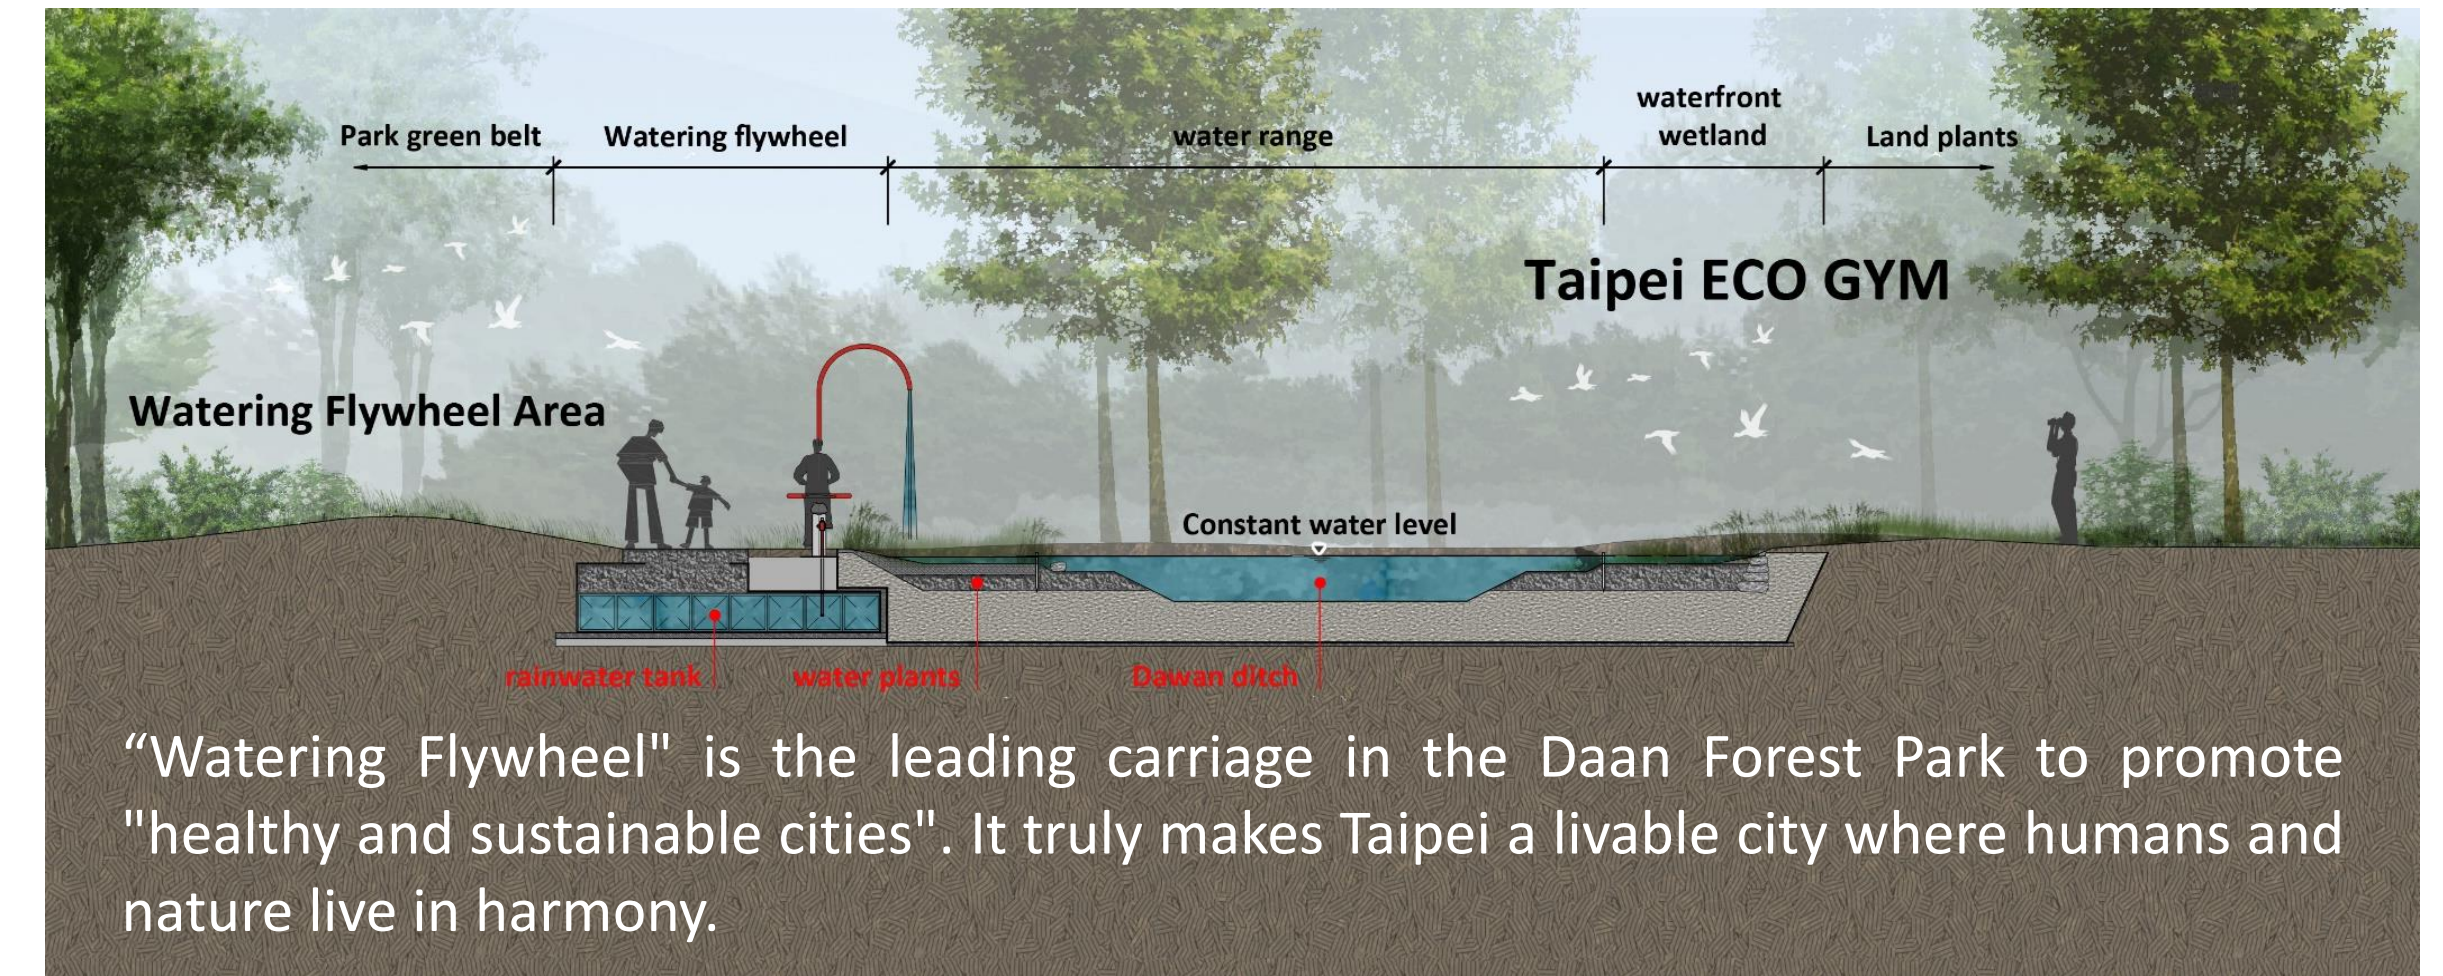

The Watering Flywheel Contributes Water Circulation For Urban Forests

Overview

The KEEL CAR is commonly known as the waterwheel. In the early era, the rural areas of Taiwan used Keel Cars to drain the water from the Drainage to the higher field waterway to irrigate.

Site Introduction

<https://goo.gl/ihREXm>

Dissolved oxygen and The Flywheel

FLYWHEEL
TAIPEI ECO GYM

By the concept of using the pedaling facility to make water into small splashes, increase the contact area between the air and the water body, and let the air combine better with water, increase the oxygen carrying capacity of the water body, plus a good looking appearance and durable mechanical in design that operated with an easy-to-use human-machine interface. In the six-month development process has been modified several times to integrate the watering flywheel with the environment.

Accumulated volume of 32,849,902 L activation

equivalent to

17.38

Whether tourists have joined the members of the TAIPEI ECO GYM or not, as long as they step on the flywheel, they will contribute to the activation of the water tanks, not only exercise their body, but also do public welfare, it is really killing two birds with one stone.

Create a new type of watering flywheel facility, and help eco-mosquito resurgence, bringing a new look to the urban landscape.

The people took the time to go to the watering flywheel for exercise and fitness. It always packed.