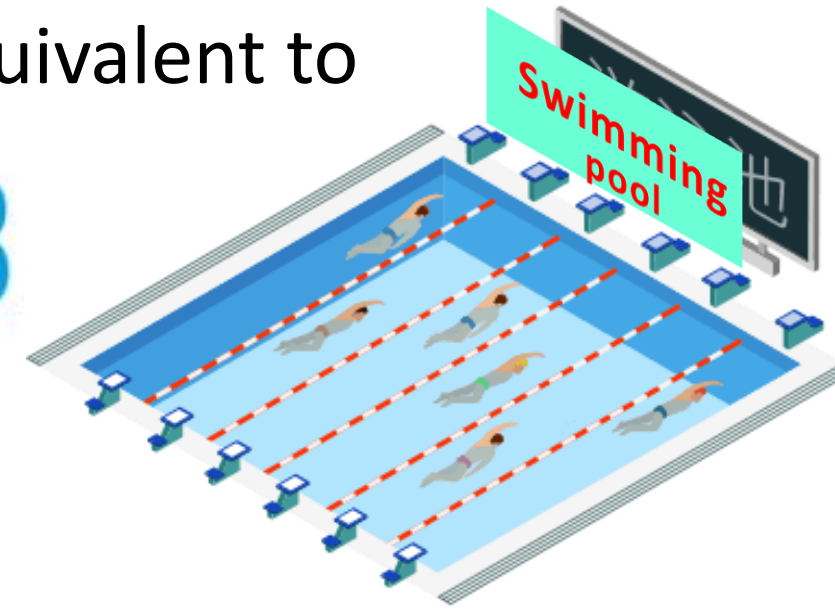

The Watering Flywheel Contributes Water Circulation For Urban Forests

Overview

The KEEL CAR is commonly known as the waterwheel. In the early era, the rural areas of Taiwan used Keel Cars to drain the water from the Drainage to the higher field waterway to irrigate.

Site Introduction

<https://goo.gl/ihREXm>

Dissolved oxygen and The Flywheel

FLYWHEEL
TAIPEI ECO GYM

By the concept of using the pedaling facility to make water into small splashes, increase the contact area between the air and the water body, and let the air combine better with water, increase the oxygen carrying capacity of the water body, plus a good looking appearance and durable mechanical in design that operated with an easy-to-use human-machine interface. In the six-month development process has been modified several times to integrate the watering flywheel with the environment.

Flywheel Community Social Connection

TAIPEI ECO GYM
<https://ecogym.taipei/>

<https://goo.gl/Kbcrvk>

KEEP DREAMING
 Conserve a **Forest** with the energy of the city

000,232

Operating days

27,144

Exercise man-times

Accumulated volume of 32,849,902 L activation

equivalent to

17.38

Whether tourists have joined the members of the TAIPEI ECO GYM or not, as long as they step on the flywheel, they will contribute to the activation of the water tanks, not only exercise their body, but also do public welfare, it is really killing two birds with one stone.